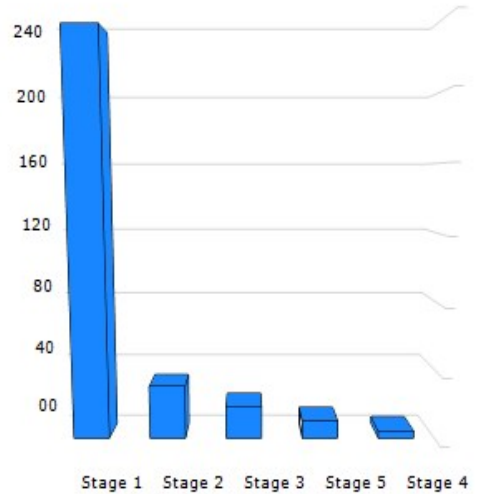

## Broadlands Association

**Violations = 299**  
(by Category)

**Violations = 299**  
(by Stage)

**Violation Fines = \$400.00**  
(by Stage)

**Violation Updates/Creates = 423**