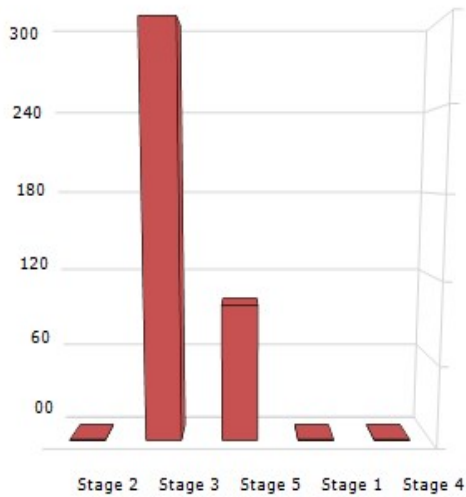

## Broadlands Association

**Violations = 299**  
(by Category)

**Violations = 299**  
(by Stage)

**Violation Fines = \$400.00**  
(by Stage)

**Violation Updates/Creates = 423**