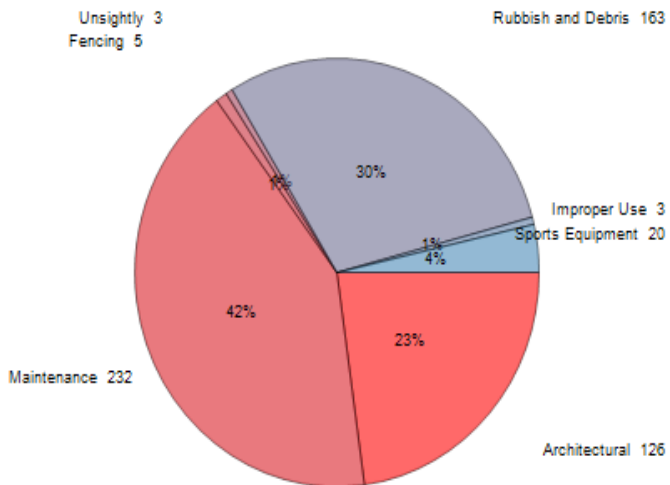

**Violations = 552**  
**(by Category)**

**Violations = 552**  
**(by Stage)**

**Violation Fee/Fines = \$0.00**  
**(by Stage)**

**Violation Updates/Creates = 714**