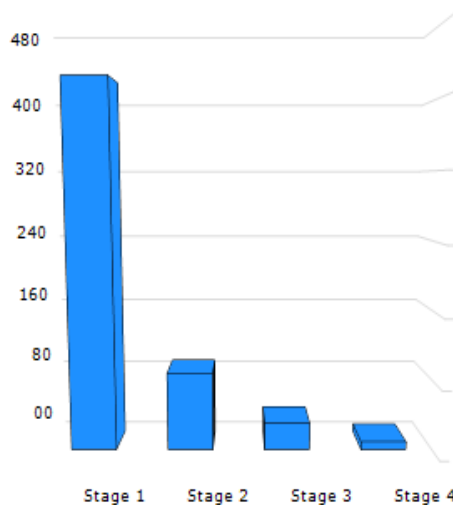

**Violations = 552**  
**(by Category)**

**Violations = 552**  
**(by Stage)**

**Violation Fee/Fines = \$0.00**  
**(by Stage)**

**Violation Updates/Creates = 714**