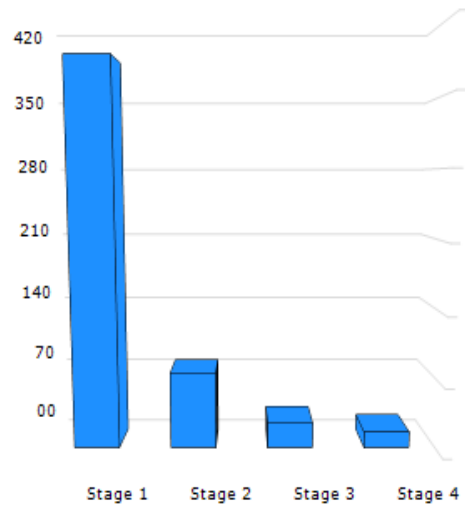

**Violations = 505**

**(by Category)**

**Violations = 505**

**(by Stage)**

**Violation Fee/Fines = \$0.00**

**(by Stage)**

**Violation Updates/Creates = 747**

New 337