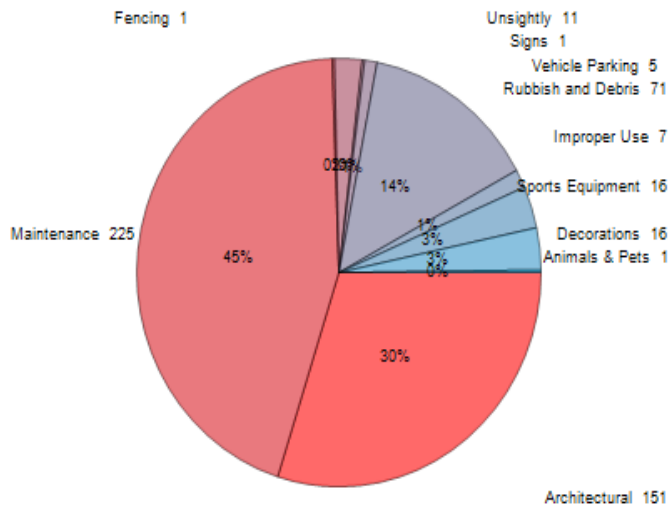

**Violations = 505**

**(by Category)**

**Violations = 505**

**(by Stage)**

**Violation Fee/Fines = \$0.00**

**(by Stage)**

**Violation Updates/Creates = 747**

New 337