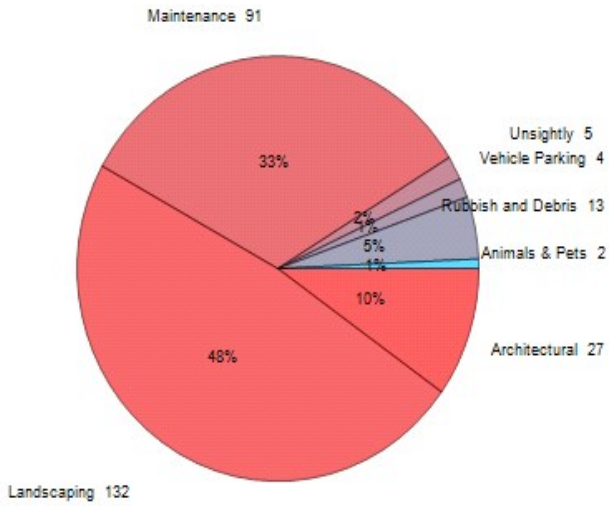

## Broadlands Association

**Violations = 274**

(by Category)

**Violations = 274**

(by Stage)

**Violation Fines = \$150.00**

(by Stage)

**Violation Updates/Creates = 462**