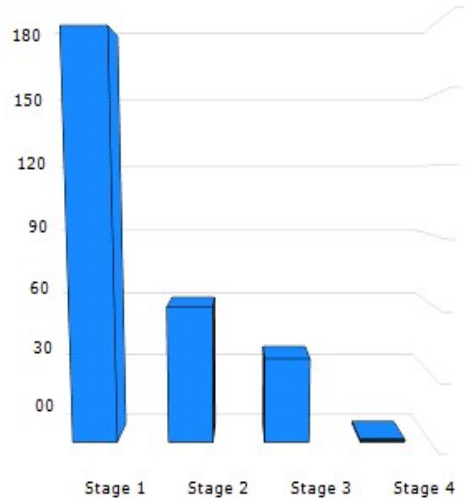

## Broadlands Association

**Violations = 274**

(by Category)

**Violations = 274**

(by Stage)

**Violation Fines = \$150.00**

(by Stage)

**Violation Updates/Creates = 462**