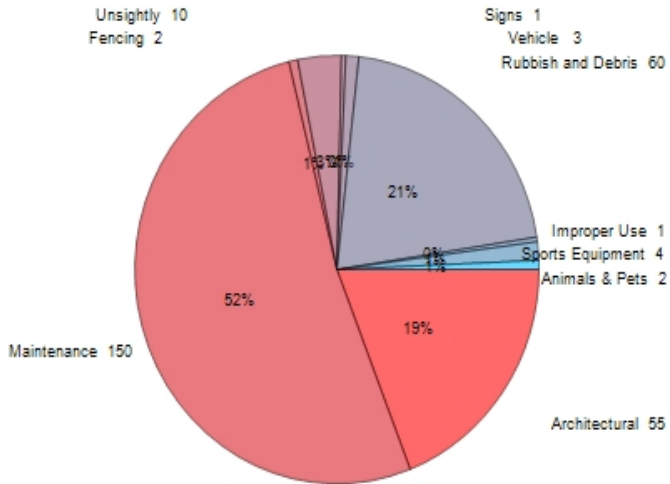

**Violations = 288**

**(by Category)**

**Violations = 288**

**(by Stage)**

**Violation Fee/Fines = \$0.00**

**(by Stage)**

**Violation Updates/Creates = 549**