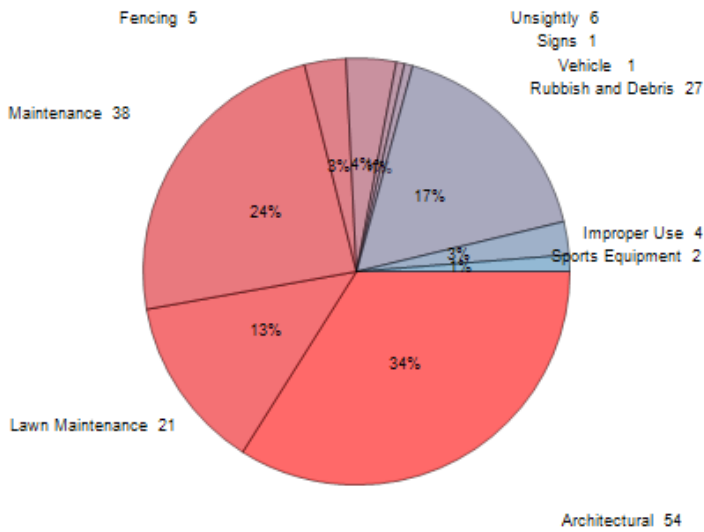

By Date: Custom Date (5/1/2018 12:00:00 AM to 5/31/2018 12:00:00 AM) [Run Filter](#)

From: 5/1/2018 To: 5/31/2018

Filter Date: By Created Date By Last Updated Date

Open/Closed/OnHold: Open Closed OnHold

Stages: All/None 0 1 2 3 4 5 6 7

Show Only Fines

Address Like:

Violations = 159
(by Category)

[Detail](#)

Violations = 159
(by Stage)

[Detail](#)

Violation Fee/Fines = \$0.00
(by Stage)

[Detail](#)

Violation Updates/Creates = 242

[Detail](#)